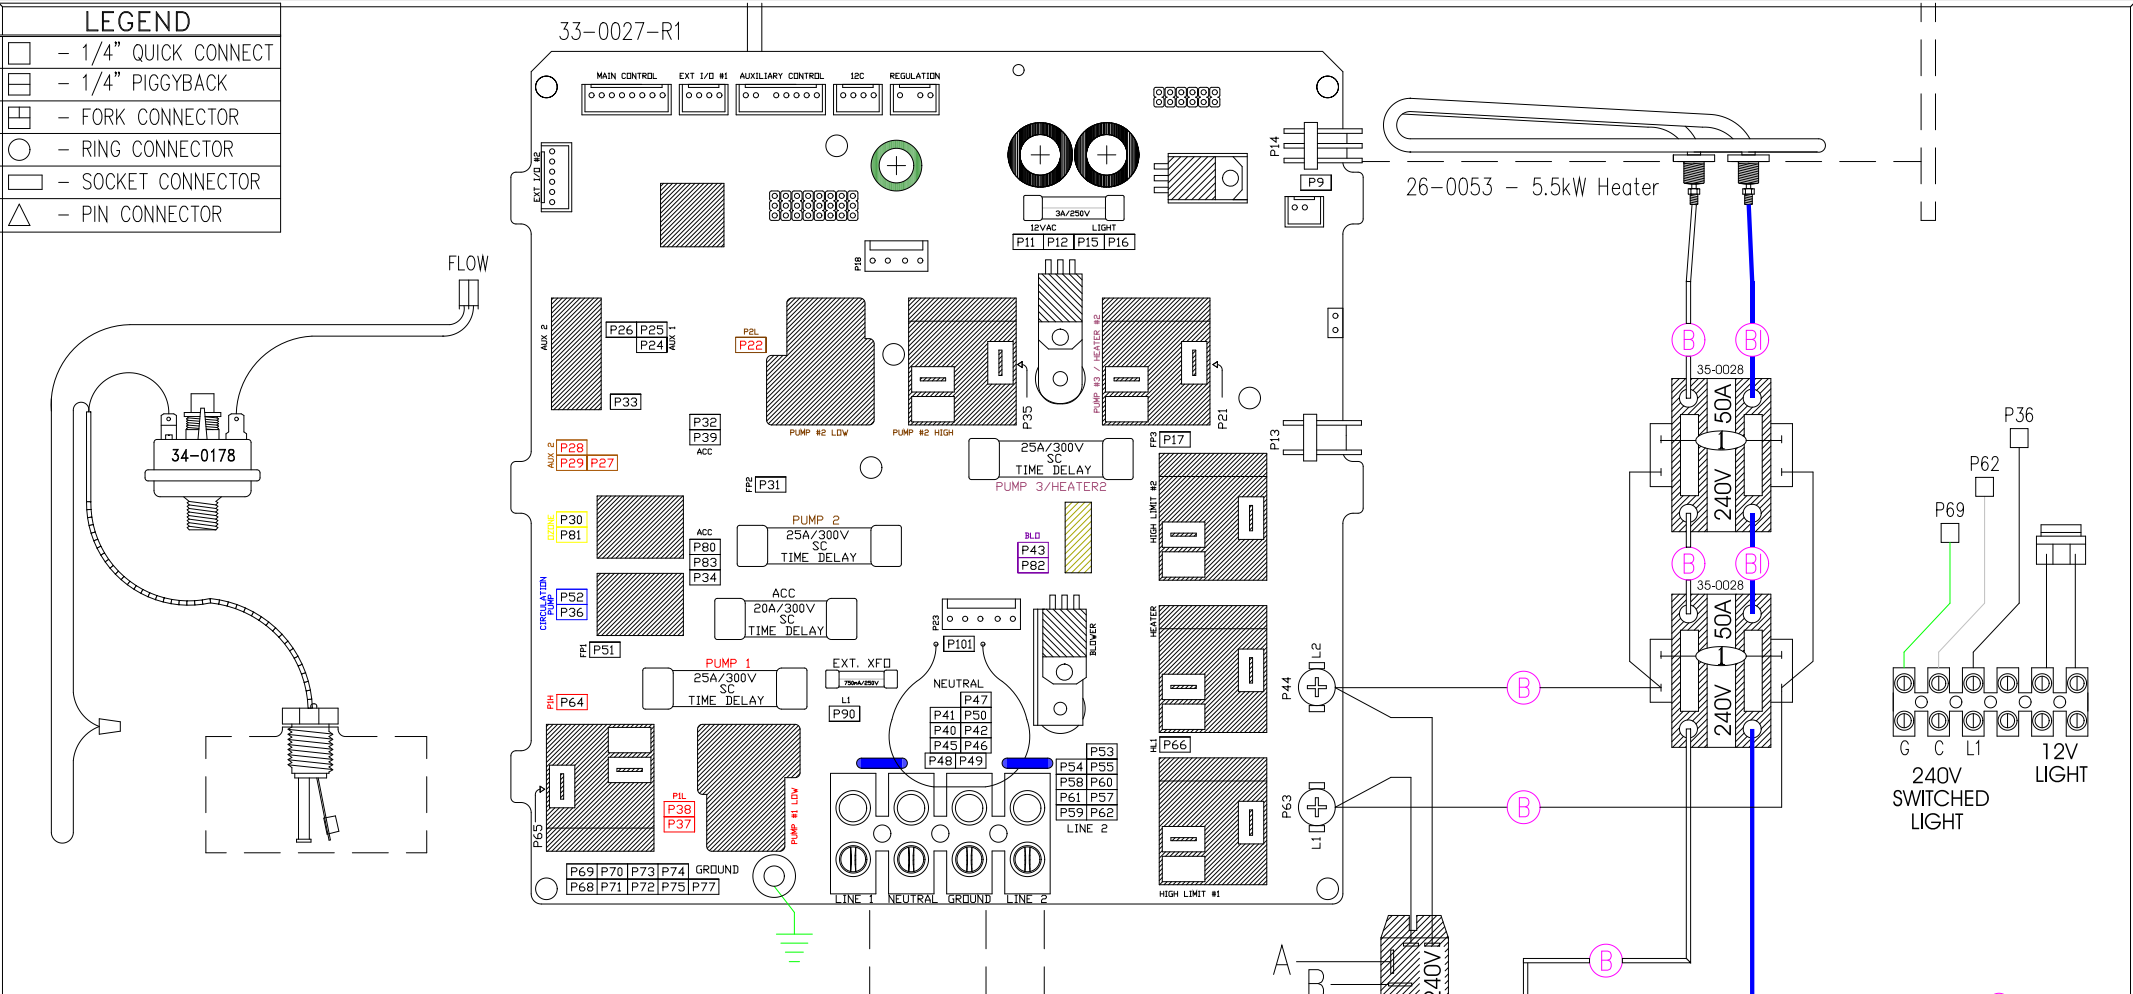

LEGEND	
	- 1/4" QUICK CONNECT
	- 1/4" PIGGYBACK
	- FORK CONNECTOR
	- RING CONNECTOR
	- SOCKET CONNECTOR
	- PIN CONNECTOR

**HYDRO-QUIP**  
CORONA, CA (909) 273-7575

Manufacture Notes:

Dwg. No. **G822A0-KLPQY9-J**  
 Drawn BH  
 Date 07.20.05  
 Diagram No. **5154**

Rev 3  
 Wire Color Code

B - Black	G - Green
Br - Brown	Bl - Blue
R - Red	V - Violet
O - Orange	W - White
Y - Yellow	Gr - Gray