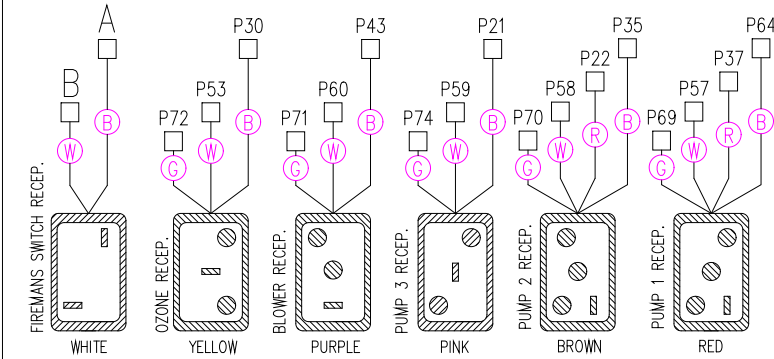

LEGEND	
	- 1/4" QUICK CONNECT
	- 1/4" PIGGYBACK
	- FORK CONNECTOR
	- RING CONNECTOR
	- SOCKET CONNECTOR
	- PIN CONNECTOR

**HYDRO-QUIP**  
CORONA, CA (909) 273-7575

Manufacture Notes:

Dwg. No. **G822A0-KLPQY9-J**  
 Drawn BH  
 Date 07.20.05  
 Diagram No. **5154**

Rev 3  
 Wire Color Code

B - Black	G - Green
Br - Brown	Bl - Blue
R - Red	V - Violet
O - Orange	W - White
Y - Yellow	Gr - Gray